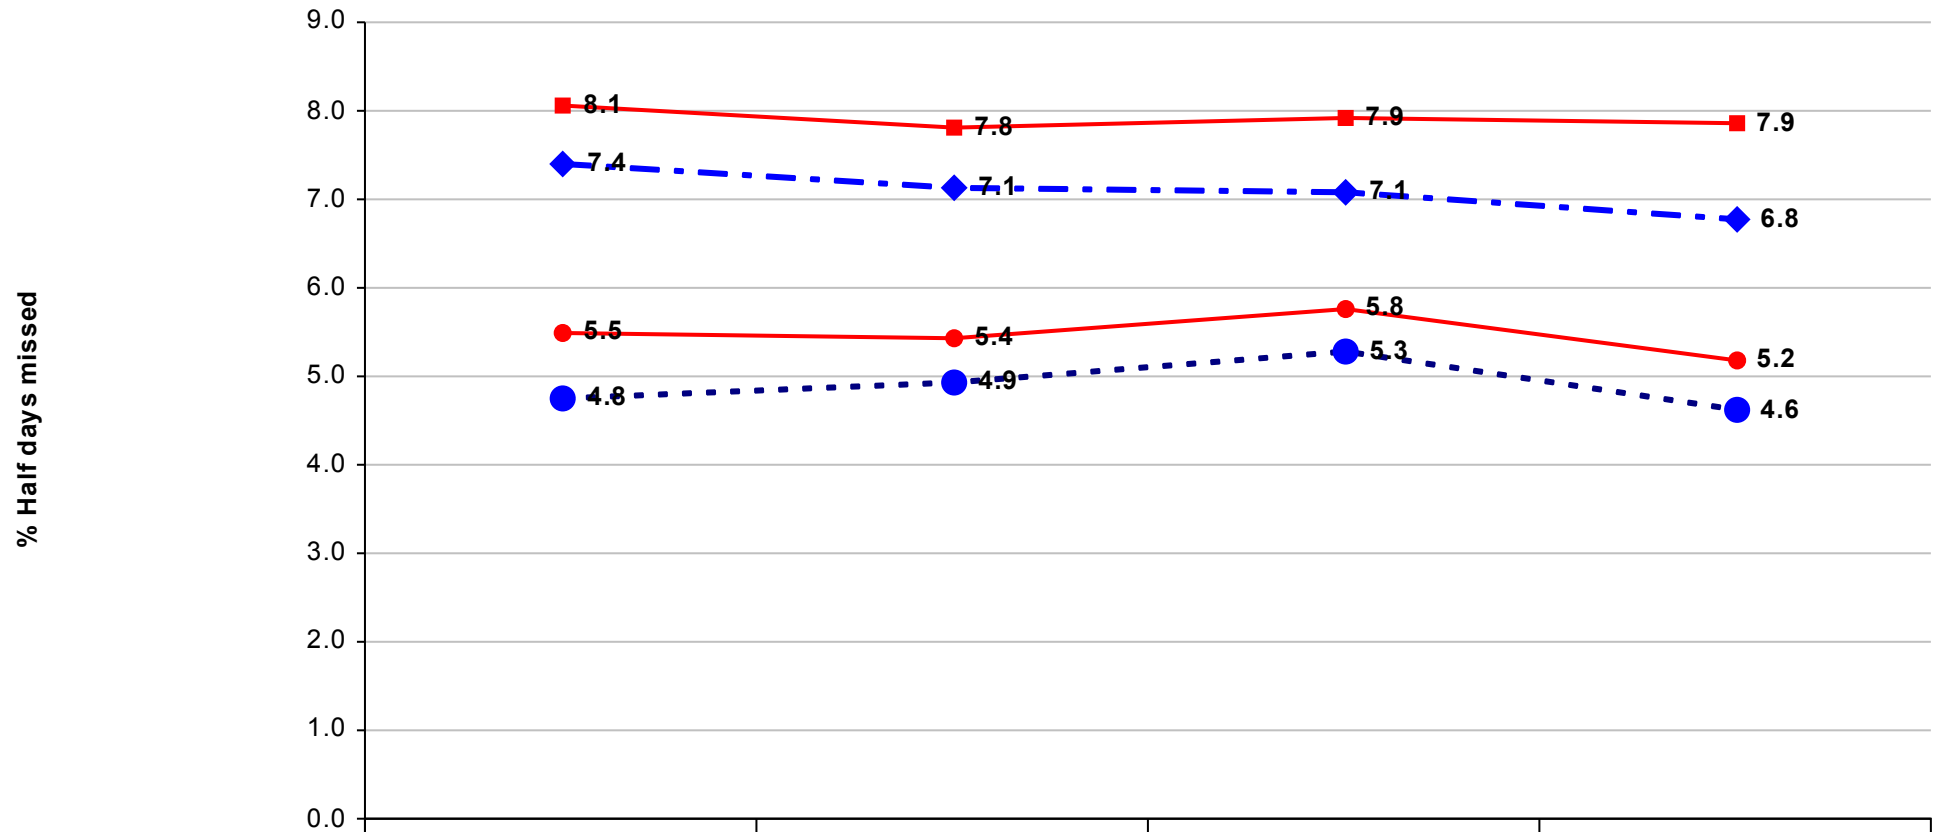

Percentage of Half Days Missed 2004 to 2007 incl.

	2003/04	2004/05	2005/06	2006/07
- ● - RBWM Primary	4.8	4.9	5.3	4.6
- ◆ - RBWM Secondary	7.4	7.1	7.1	6.8
- ● - Eng Primary	5.5	5.4	5.8	5.2
- ■ - Eng Secondary	8.1	7.8	7.9	7.9

Academic Year

	2003/04	2004/05	2005/06	2006/07
RBWM Primary	4.8	4.9	5.3	4.6
RBWM Secondary	7.4	7.1	7.1	6.8
Eng Primary	5.5	5.4	5.8	5.2
Eng Secondary	8.1	7.8	7.9	7.9
RBWM Total	6.20	6.14	6.30	-
Eng Total	6.68	6.53	6.76	-